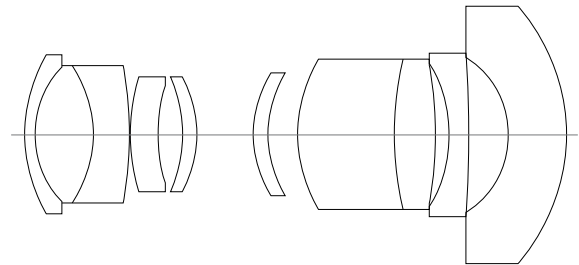

Schneider Kreuznach

45mm LS f/3.5

Specifications

Aperture range	f/3.5 - f/32
Angle of view	48°
Focusing system	Auto Focus / Manual
Filter	95mm
Optical construction	10 elements 7 groups
Lens hood	Bayonet
Flash sync	Up to 1/1600
LS shutter speed max.	1/1600s
XF FPS shutter speed max.	1/4000s
Weight	1.220g 2.68lb
Equivalent to 35mm	28mm

Lens Elements

10 elements, 7 groups

Focus range

Min. focus distance	55cm / 1.8ft
Maximum magnification ratio	0.116x
Area covered (WxH)	465mm x 349mm 18.3" x 13.7"

Compatibility

Mount	XF 645 Bayonet
Supported systems	XF Camera System 645 DF/DF+
2x Teleconverter	no